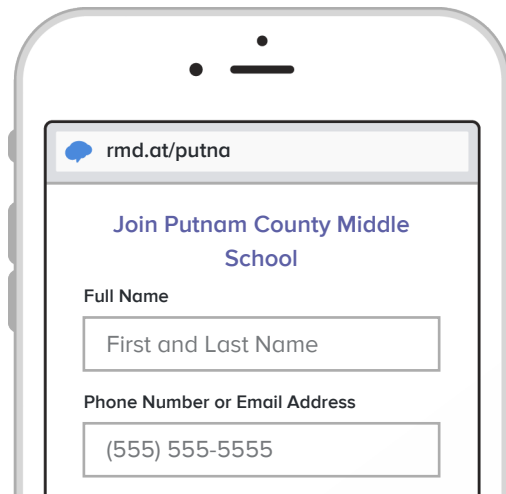

Sign up for important updates from Homan & Holsey and J. Homan.

Get information for Putnam County Middle School right on your phone—not on handouts.

Pick a way to receive messages for Putnam County Middle School:

A If you have a smartphone, get push notifications.

On your iPhone or Android phone, open your web browser and go to the following link:

rmd.at/putna

Follow the instructions to sign up for Remind. You'll be prompted to download the mobile app.